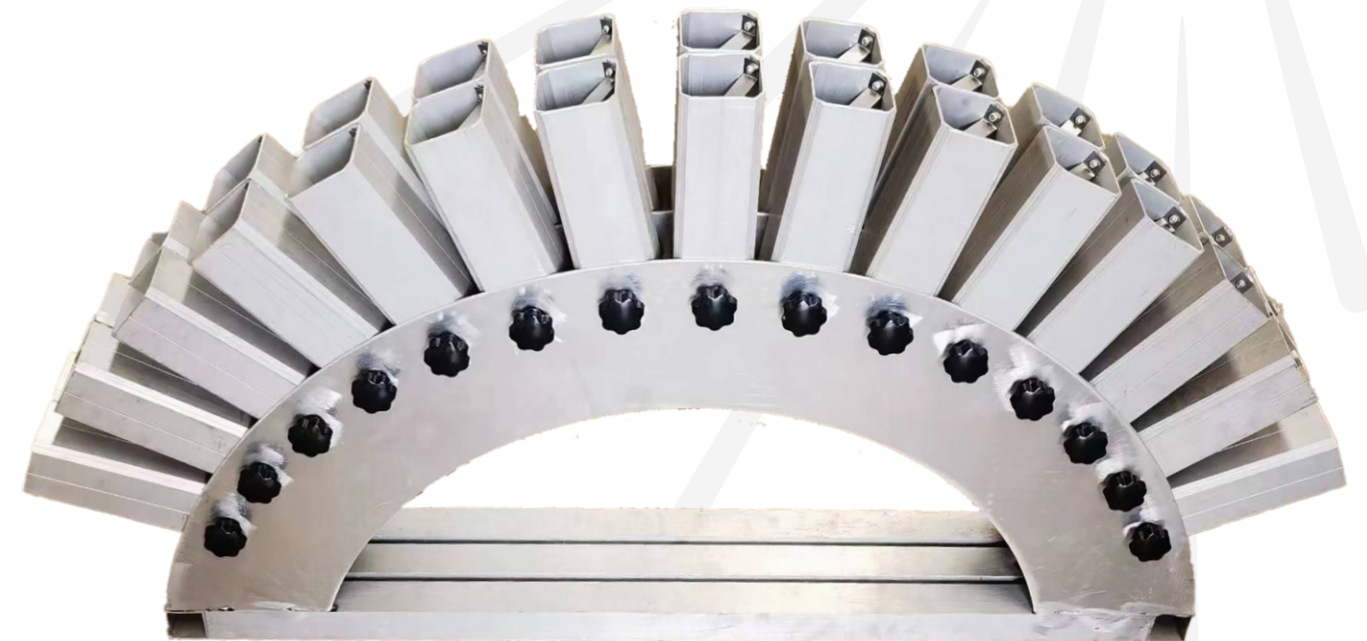

DP-WHL-MM
WHEEL RACKS