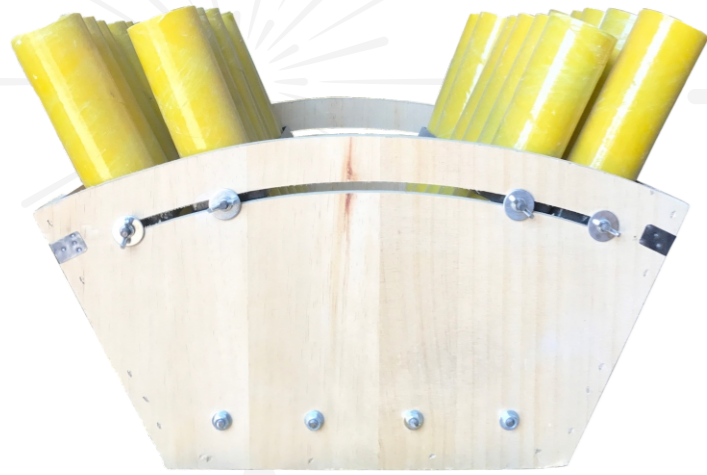

HOBBY SUPPLY - TOOLS/MTRL
 3-12 IN LIFT CUPS

DM-R2-24-AD
1.91IN 24 SHOT ADJUSTABLE ANGLE RACK

SIZE: 19.7"x15.0"x13.4"
PKG: 1/1
CBM: 0.065

DM-R2-50
1.91IN 50 SHOT FIBERGLASS ANGLE RACK

SIZE: 23.2"x16.5"x14.4"
PKG: 1/1
CBM: 0.090