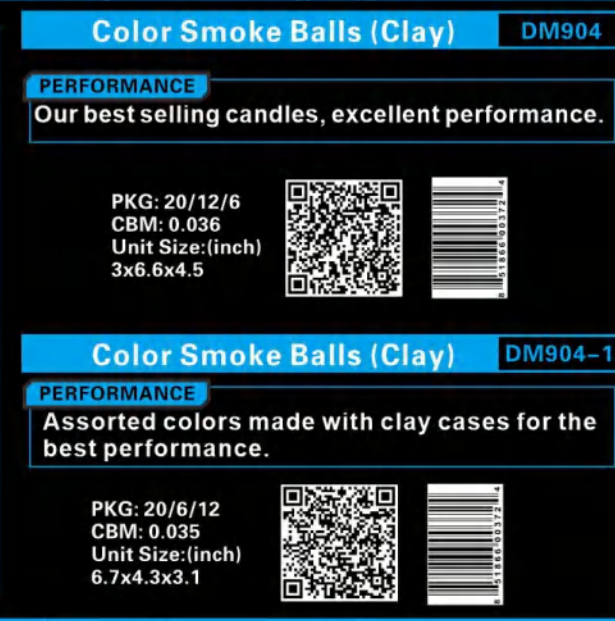

Color Smoke Balls (Clay) DM904

PERFORMANCE
Our best selling candles, excellent performance.

PKG: 20/12/6
CBM: 0.036
Unit Size: (inch) 3x6.6x4.5

Color Smoke Balls (Clay) DM904-12

PERFORMANCE
Assorted colors made with clay cases for the best performance.

PKG: 20/6/12
CBM: 0.035
Unit Size: (inch) 6.7x4.3x3.1