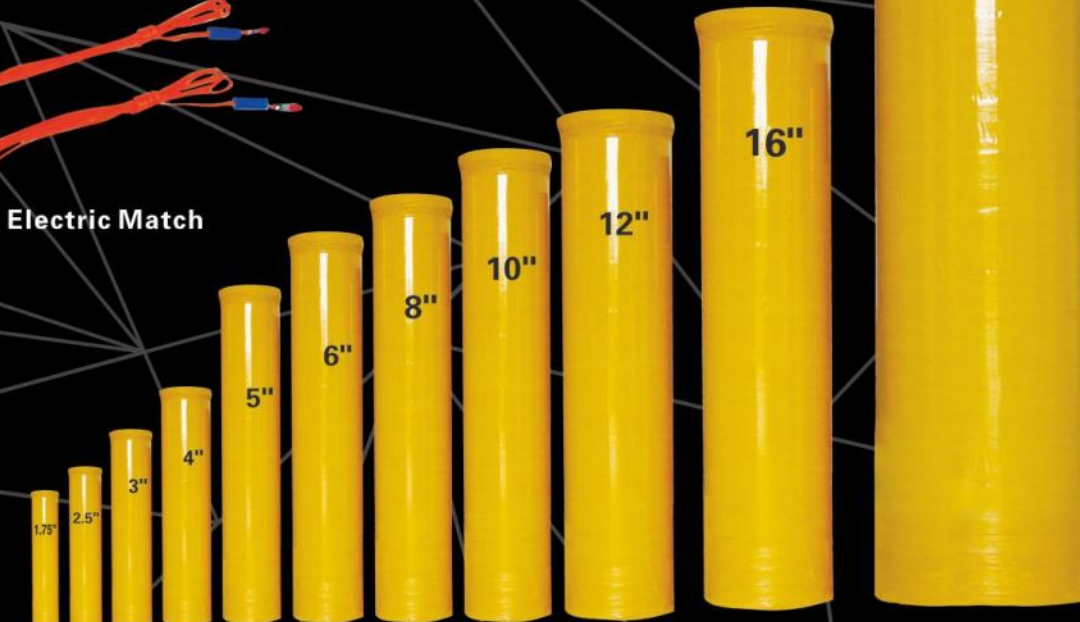

WATERPROOF FUSE

TIME FUSE

Electric Match

HDPE Mortar

Mortars are available individually from 1.75" to Dominator's Exclusive 24" Fiberglass Mortar! Dominator now offers HDPE mortars.

PFX5438
(orange mine with orange meteor,
5s purple mine with purple meteor,
red mine with meteor ...)