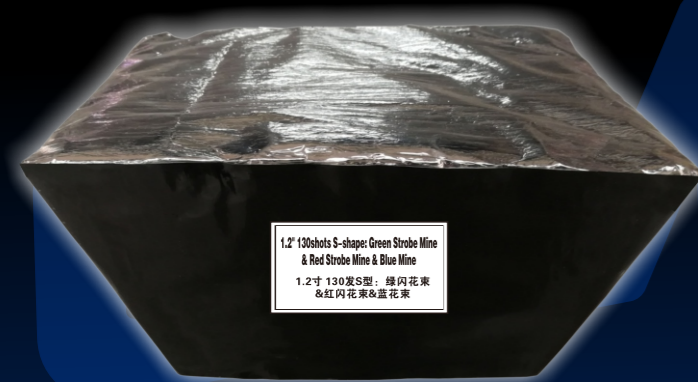

PROFESSIONAL PRODUCTS

Show Cakes